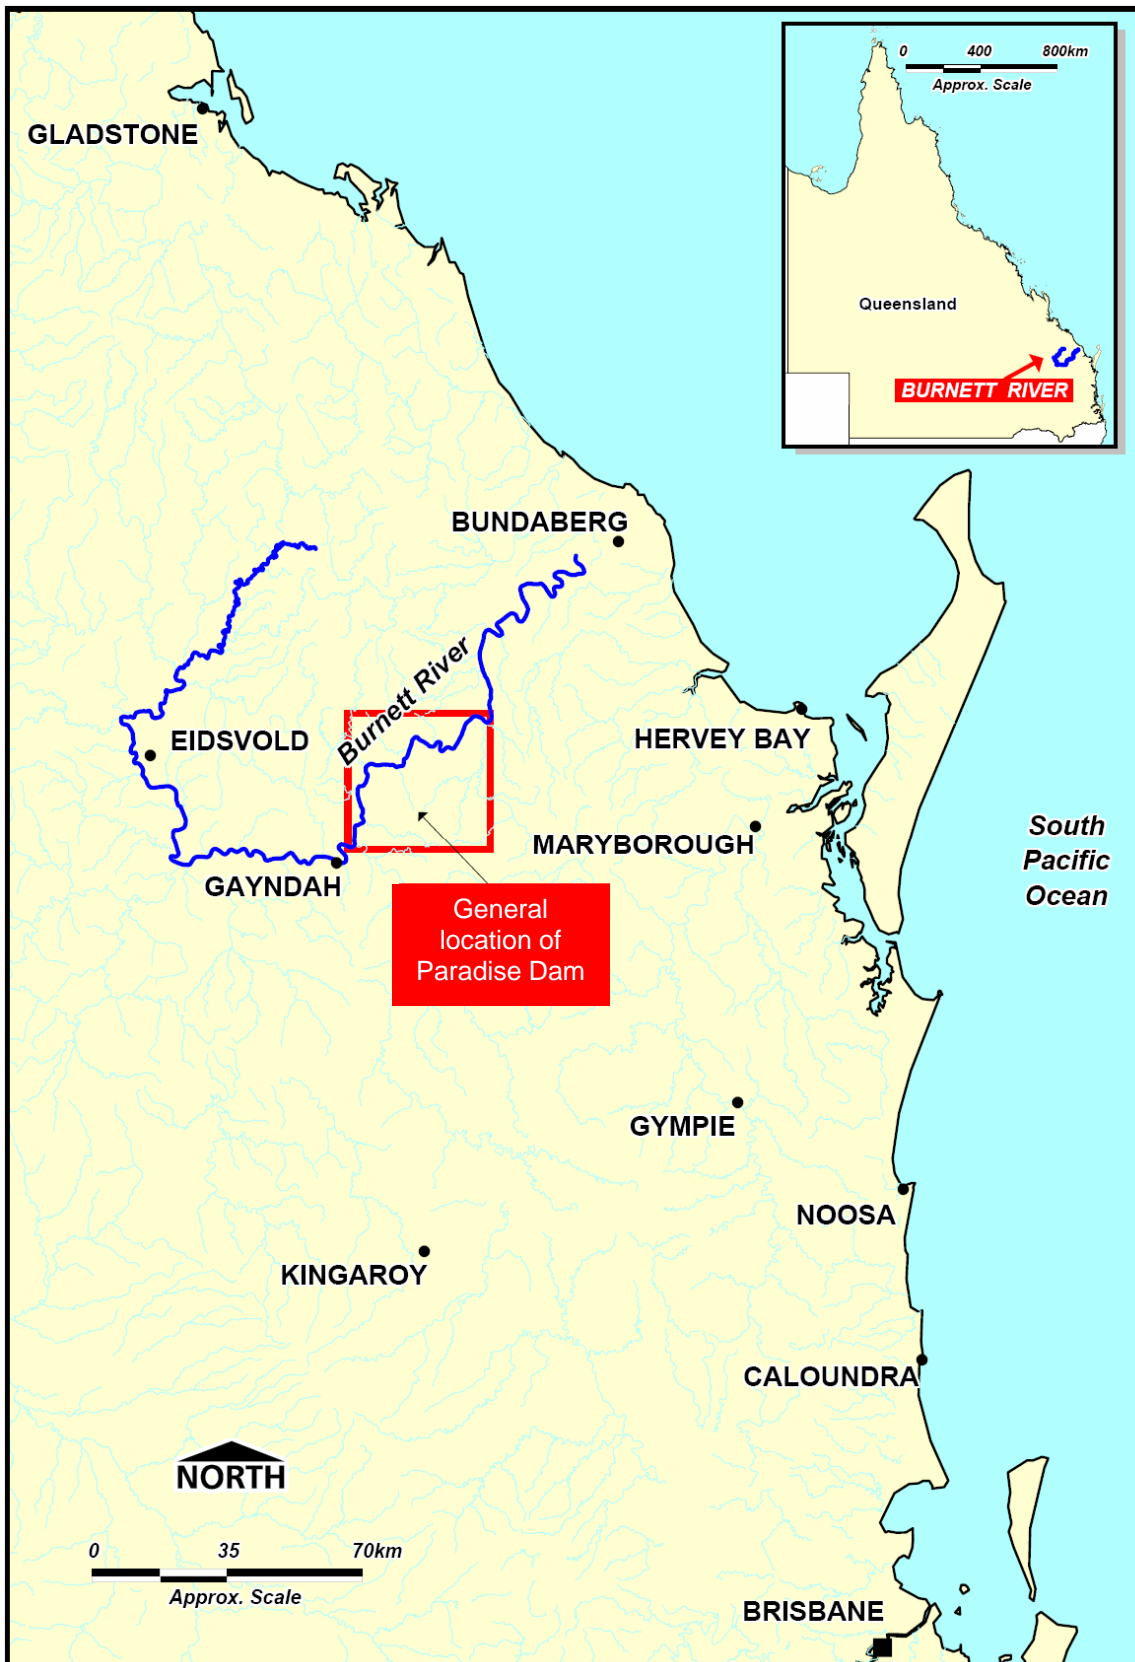

Schematic map showing Paradise Dam & downstream weirs & barrage

Location map of Paradise Dam on the Burnett River¹

¹ Adapted from WBM Oceanics (2003), Burnett River Dam Baseline Aquatic Surveys - Preliminary Report (report prepared for Burnett Water Pty Ltd, Brisbane), p 1-3.

Location map of Burnett River catchment showing Paradise Dam²

² Adapted from Figure 3.1 of SKM (2001), *Burnett River Dam - Environmental Impact Statement*.