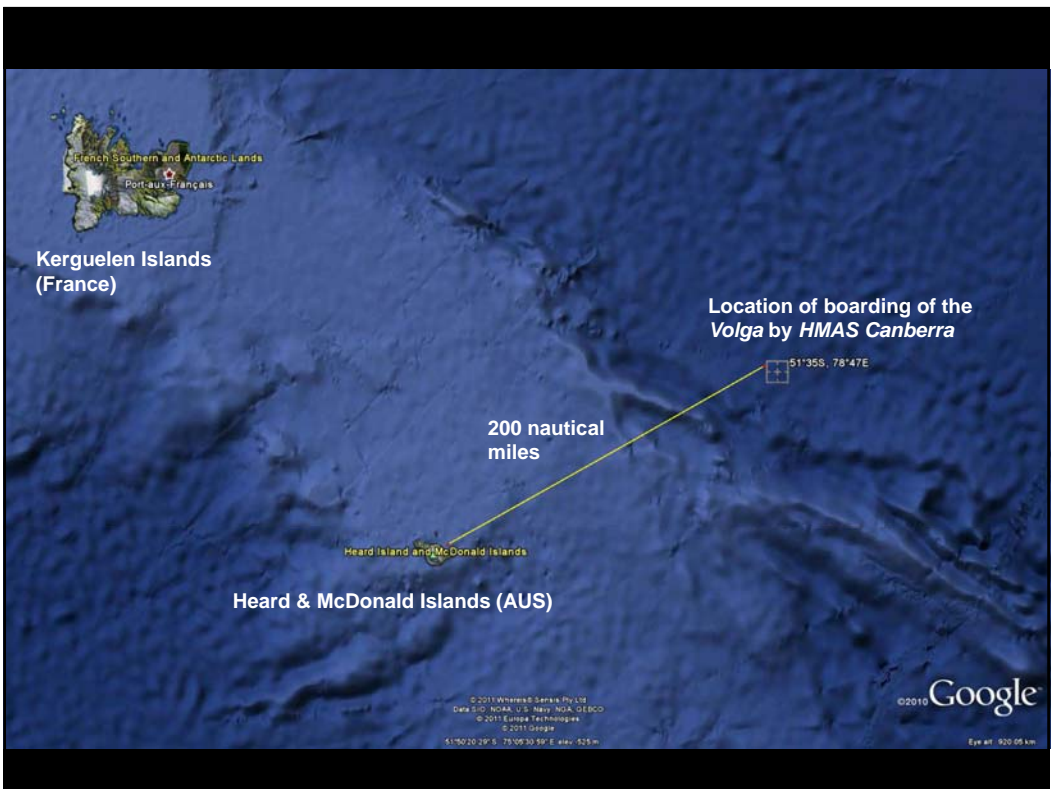

Location of boarding of the
Volga by HMAS Canberra

51°35S, 78°47E

200 nautical
miles

Heard Island and McDonald Islands

Heard & McDonald Islands (AUS)

©2010 Google
Eye alt: 920.05 km