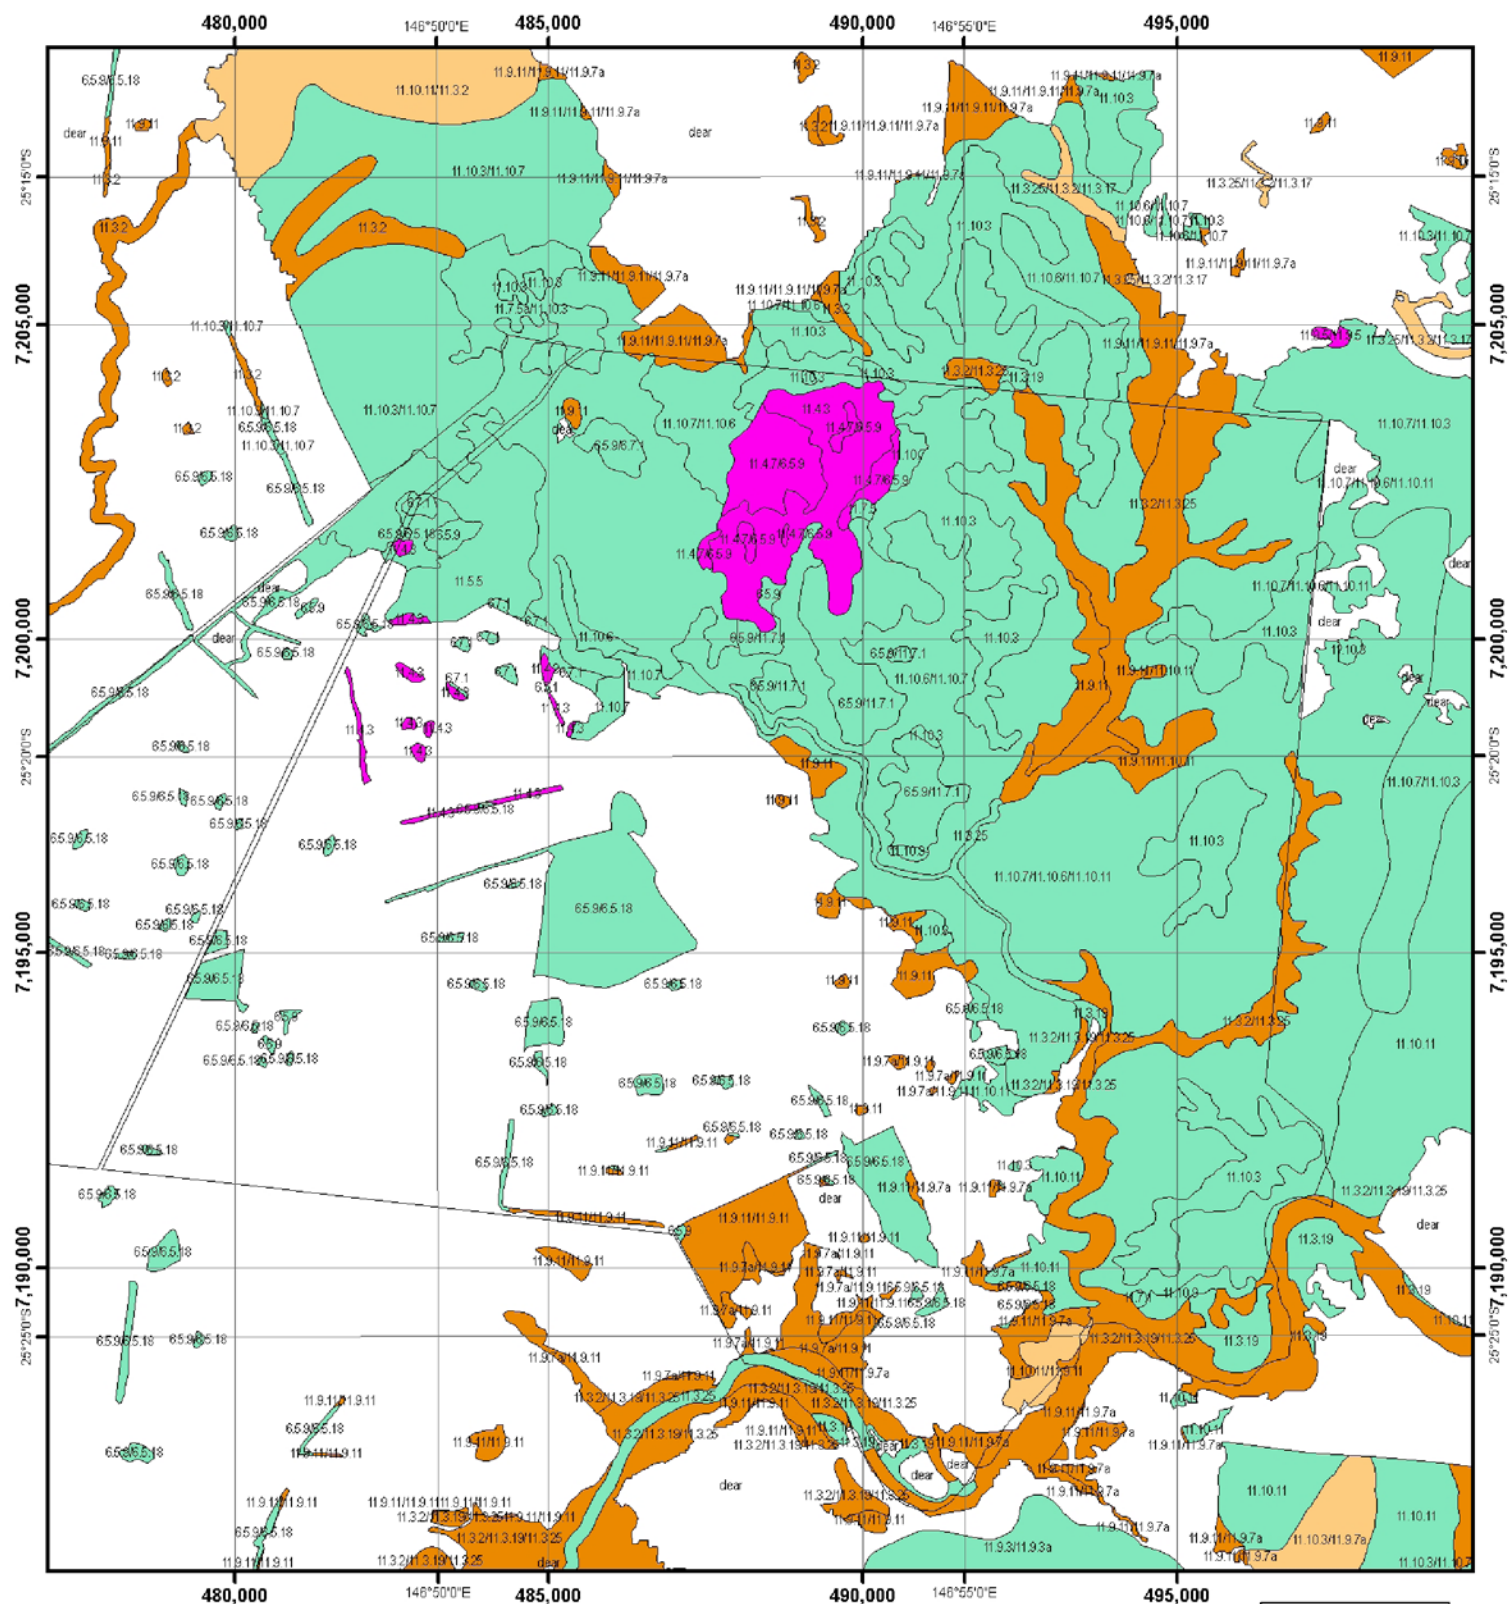

Map 1. Updated 2003 Remnant Regional Ecosystems on Khyber

(coloured by VM status)

— Khyber boundary

2003 Remnant regional ecosystem

- Endangered regional ecosystem - Dominant
- Endangered regional ecosystem - Sub-dominant
- Of concern regional ecosystem - Dominant
- Of concern regional ecosystem - Sub-dominant
- Not of concern regional ecosystem
- Non-remnant
- Plantation forest
- Dam or Reservoir