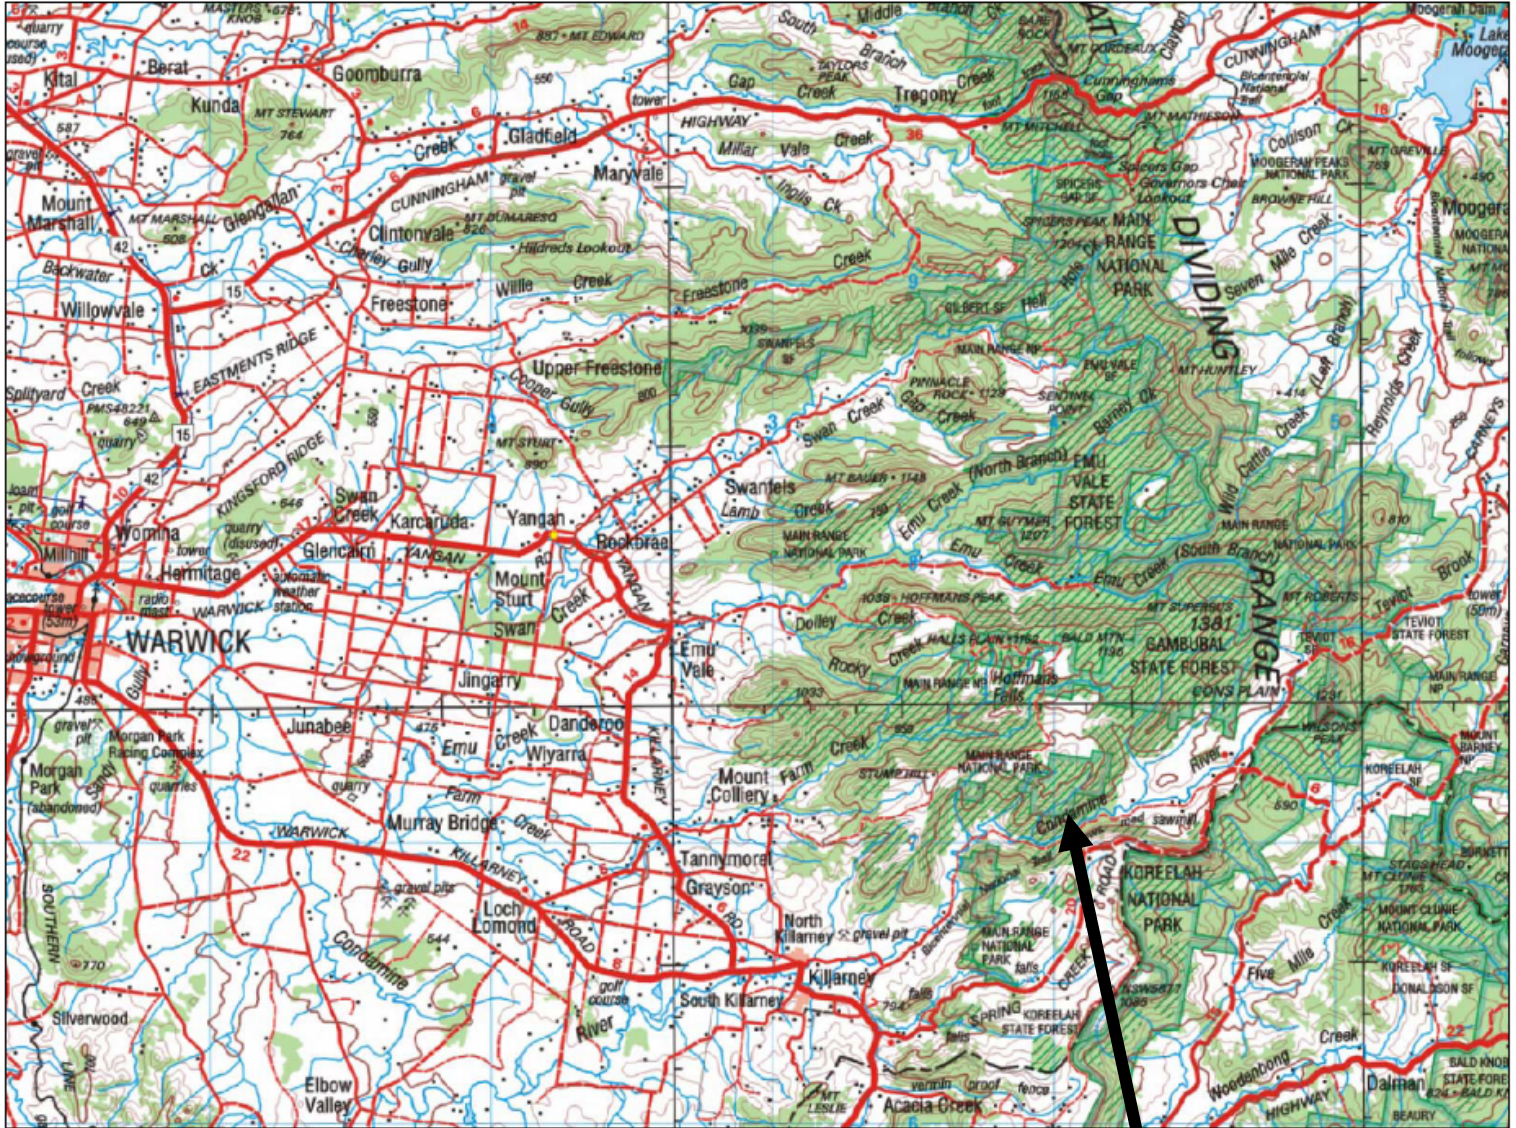

# Location map of land cleared by Vincent Boyle in Main Range National Park, 40km East of Warwick in South East Queensland

The land

Scale: 1mm = 267m