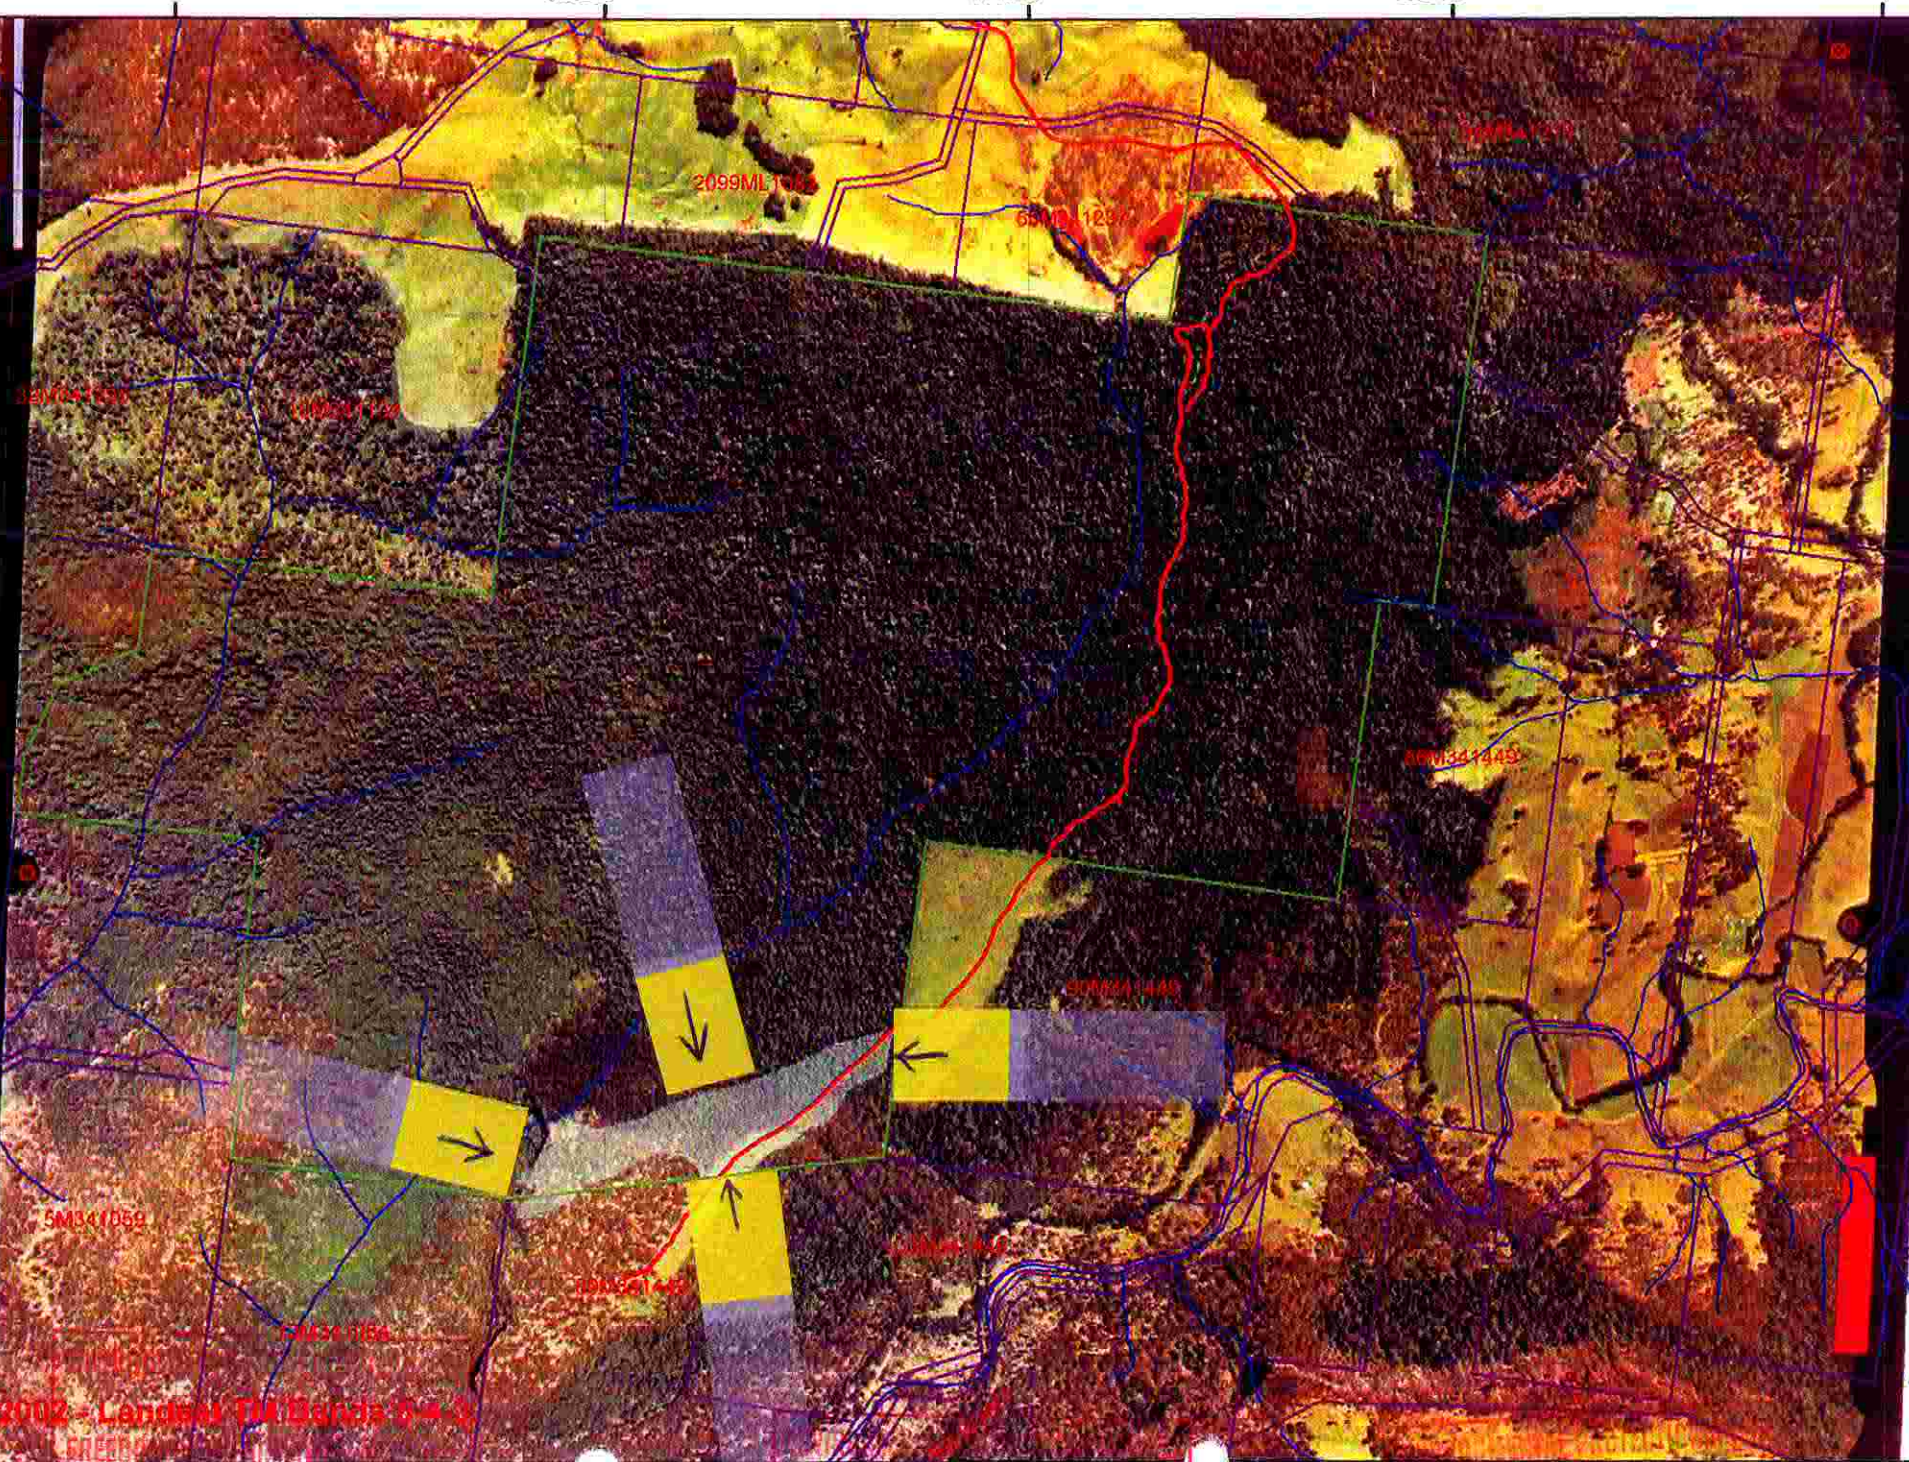

6872000

6871000

6871000

439000

440000

441000

442000

443000

EST ↑

24.10.95
3948m ASL
900m DATUM

RUN 10
064-034

July 2002 - Landsat TM Bands 3 + 4

RELEASED UNDER

RELEASED UNDER